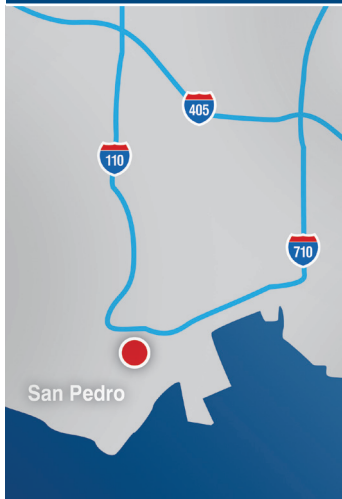

Warehousing & Distribution: Los Angeles, California Distribution Center

300 S. Harbor Boulevard • San Pedro, CA 90731 • Phone: (310) 732-6550

Warehouse Features

- Palletized cargo racking
- Hanging apparel space
- Value-added work area
- Located in the overweight corridor
- Bonded Facility (CFS, IBEC, Bonded Warehouse)
- “Cool” room
- Container yard