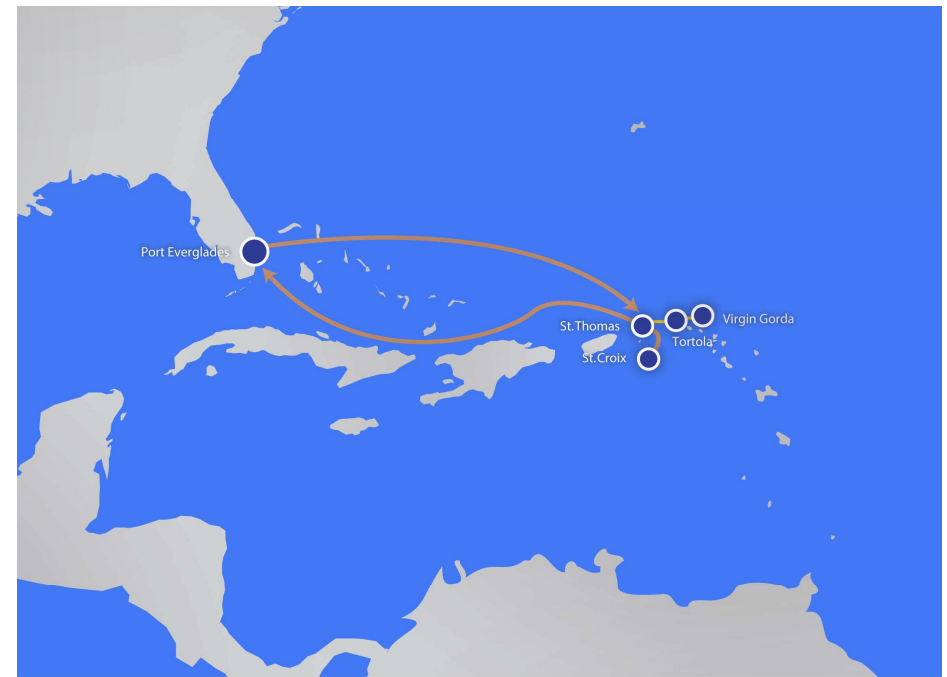

Ocean Transportation Capabilities

CARIBBEAN ISLANDS SERVICE – USVI & BVI

		Departs	Day	Arrives	Day	Transit Time
Southbound	Thursday Sailing	Port Everglades, FL	Thursday	St. Thomas	Sunday	3 days
		Port Everglades, FL	Thursday	St. Croix	Monday	4 days
		Port Everglades, FL	Thursday	Tortola	Monday	4 days
		Port Everglades, FL	Thursday	Virgin Gorda	Tuesday	5 days
	Saturday Sailing	Port Everglades, FL	Saturday	St. Thomas	Wednesday	4 days
		Port Everglades, FL	Saturday	St. Croix	Thursday	5 days
		Port Everglades, FL	Saturday	Tortola	Thursday	5 days
		Port Everglades, FL	Saturday	Virgin Gorda	Friday	6 days
Northbound	Thursday Sailing	St. Thomas	Sunday	Port Everglades, FL	Saturday	6 days
		St. Croix	Monday	Port Everglades, FL	Saturday	5 days
		Tortola	Tuesday	Port Everglades, FL	Saturday	4 days
		Virgin Gorda	Tuesday	Port Everglades, FL	Saturday	4 days
	Saturday Sailing	St. Thomas	Wednesday	Port Everglades, FL	Wednesday	7 days
		St. Croix	Thursday	Port Everglades, FL	Wednesday	6 days
		Tortola	Friday	Port Everglades, FL	Wednesday	5 days
		Virgin Gorda	Friday	Port Everglades, FL	Wednesday	5 days

Note: Sailings every 10 days

Updated schedules can be found at crowley.com/logistics/routes

● Port Terminals
 → Liner / Container Routes
 → Feeder Service