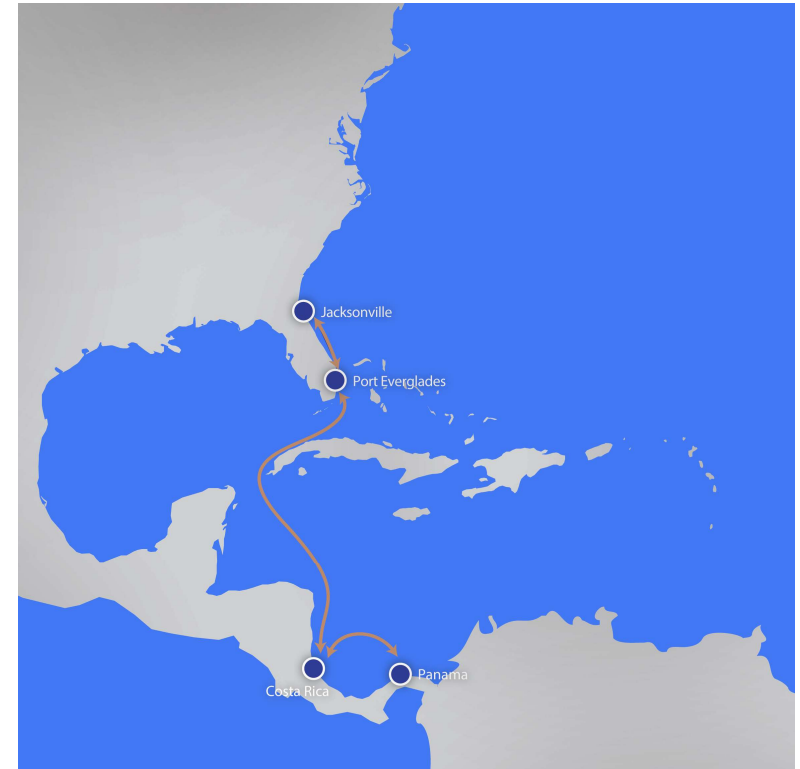

# Ocean Transportation Capabilities

## CENTRAL AMERICA SOUTHERN ZONE

	Departs	Day	Arrives	Day	Transit Time
Southbound	Jacksonville, FL	Thursday	Moin, CR	Tuesday	5 days
	Jacksonville, FL	Thursday	Manzanillo, PA	Wednesday	6 days
	Port Everglades, FL	Friday	Moin, CR	Tuesday	4 days
	Port Everglades, FL	Friday	Manzanillo, PA	Wednesday	5 days
Northbound	Moin, CR	Friday	Jacksonville, FL	Wednesday	5 days
	Manzanillo, PA	Thursday	Jacksonville, FL	Wednesday	6 days
	Moin, CR	Friday	Port Everglades, FL	Tuesday	4 days
	Manzanillo, PA	Thursday	Port Everglades, FL	Tuesday	5 days

● Port Terminals    — Liner / Container Routes

Updated schedules can be found at [crowley.com/logistics/routes](https://crowley.com/logistics/routes)