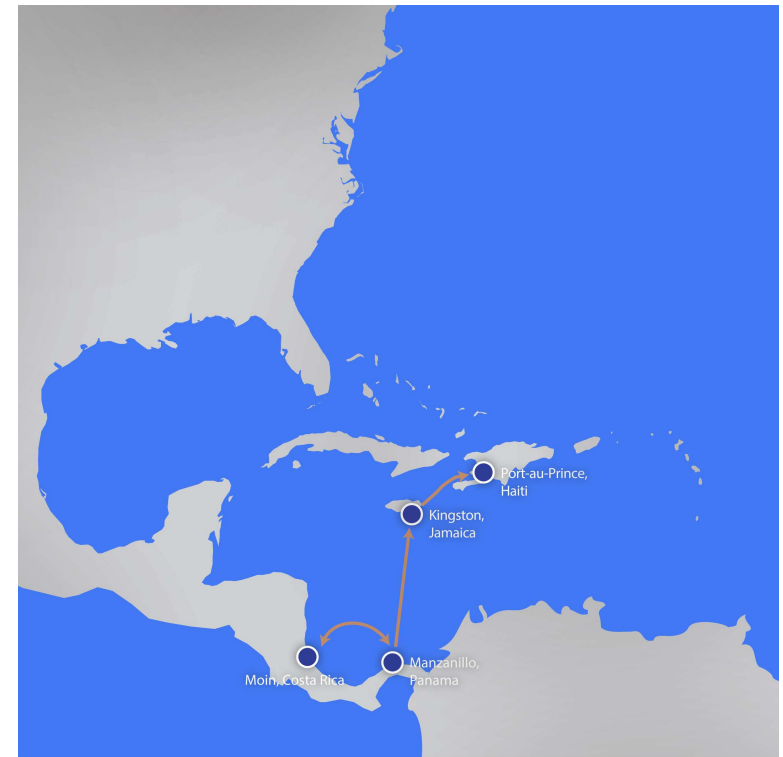

# Ocean Transportation Capabilities

## COSTA RICA & PANAMA/JAMAICA & HAITI SERVICE

	Departs	Day	Arrives	Day	Transit Time
Northbound	Moin, CR	Tuesday	Manzanillo, PA	Wednesday	1 day
	Moin, CR	Tuesday	Kingston, JM	Thursday	9 days
	Moin, CR	Tuesday	Port Au Prince, HT	Monday	13 days
Northbound	Manzanillo, PA	Tuesday	Kingston, JM	Thursday	2 days
	Manzanillo, PA	Tuesday	Port Au Prince, HT	Monday	6 days

● Port Terminals — Liner / Container Routes

Updated schedules can be found at [crowley.com/logistics/routes](https://crowley.com/logistics/routes)