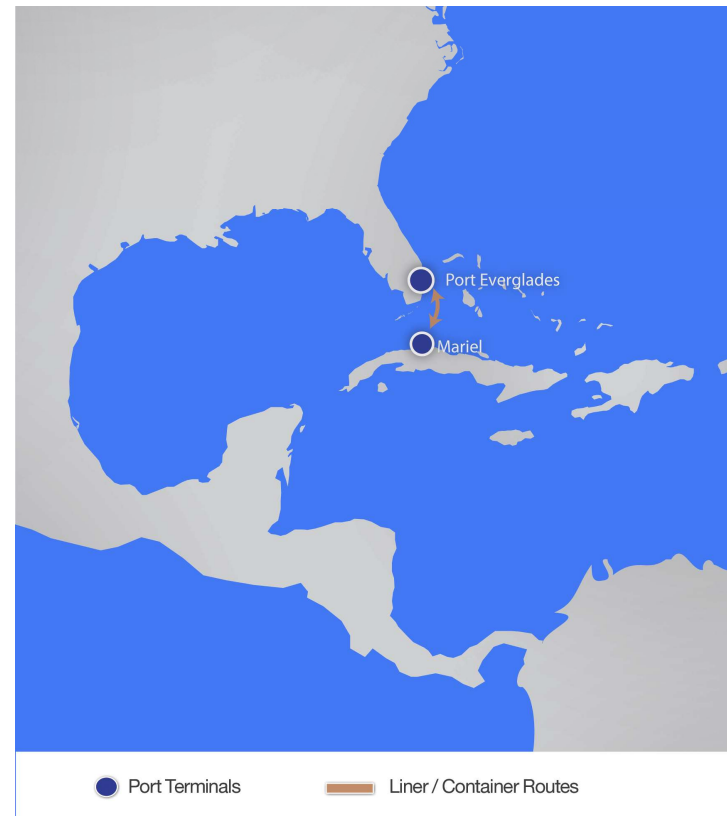

Ocean Transportation Capabilities

CUBA SERVICE

| | Departs | Day | Arrives | Day | Transit Time |
|-----------------------|---------------------|----------|---------------------|----------|--------------|
| Northbound Southbound | Port Everglades, FL | Saturday | Mariel, CU | Saturday | 1 Day |
| | Mariel, CU | Sunday | Port Everglades, FL | Friday | 5 Days |

Updated schedules can be found at crowley.com/logistics/routes