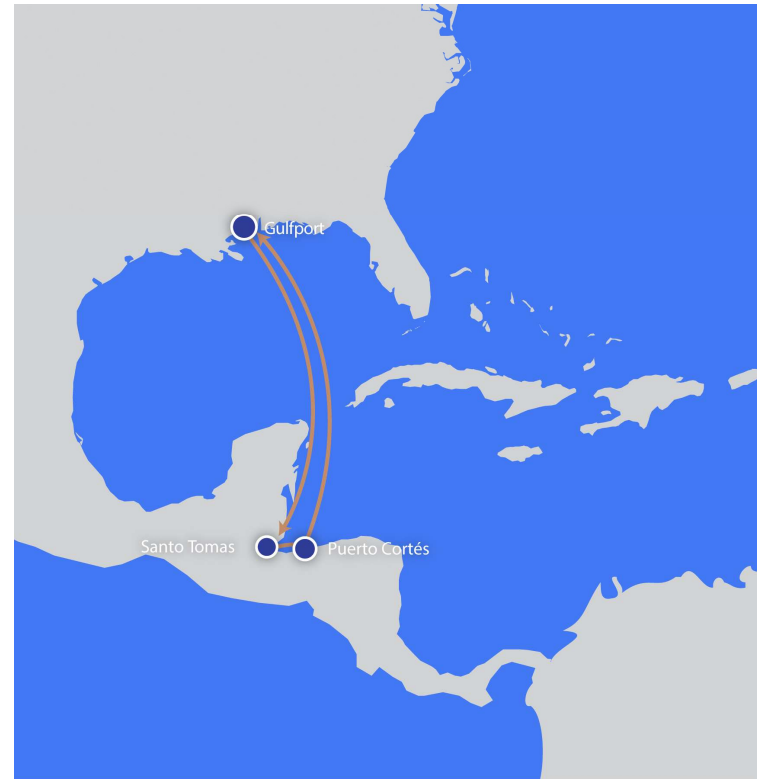

Ocean Transportation Capabilities

GULF SERVICE

	Departs	Day	Arrives	Day	Transit Time
Southbound	Gulfport, MS	Wednesday	Puerto Cortes, HN	Sunday	4 days
	Gulfport, MS	Wednesday	Santo Tomas, GT	Saturday	3 days
Northbound	Puerto Cortes, HN	Sunday	Gulfport, MS	Wednesday	3 days
	Santo Tomas, GT	Saturday	Gulfport, MS	Wednesday	4 days

Note:

- Transit time to El Salvador is 2 days from port of discharge Santo Tomás, Guatemala
- Transit time to Nicaragua is 2 days from port of discharge Puerto Cortes, Honduras

**Subject to border crossing /clearance*

● Port Terminals — Liner / Container Routes

Updated schedules can be found at crowley.com/logistics/routes