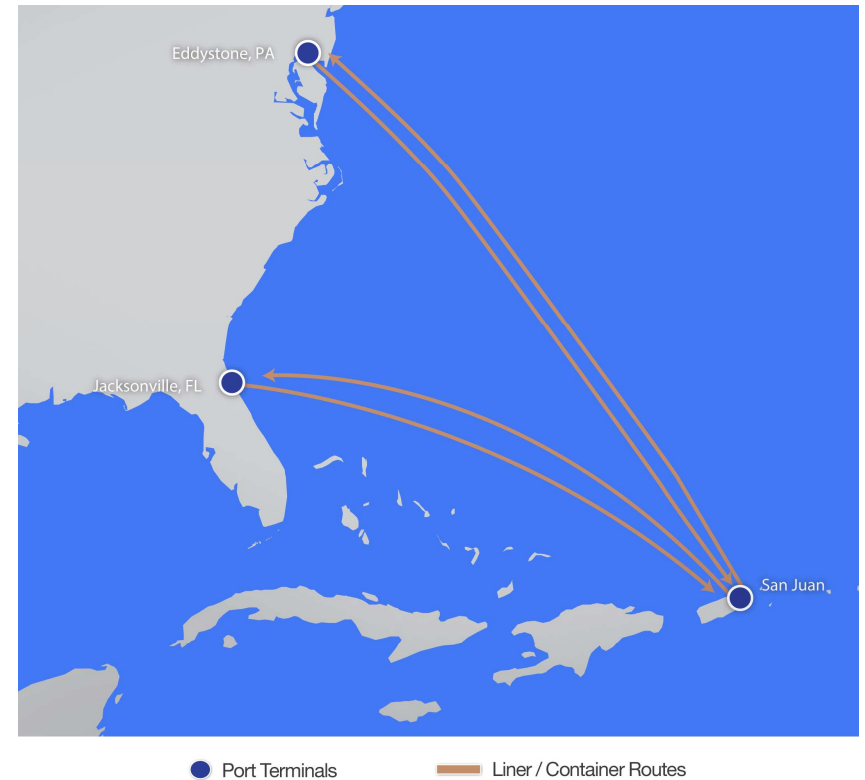

# Ocean Transportation Capabilities

## PUERTO RICO SERVICE

	Departs	Day	Arrives	Day	Transit Time
<b>Southbound</b>	Eddystone, PA	Thursday	San Juan, PR	Thursday	7 days
	Jacksonville, FL	Tuesday	San Juan, PR	Friday	3 days
	Jacksonville, FL	Wednesday*	San Juan, PR	Wednesday	7 days
	Jacksonville, FL	Friday	San Juan, PR	Monday	3 days
<b>Northbound</b>	San Juan, PR	Monday	Jacksonville, FL	Friday	4 days
	San Juan, PR	Wednesday*	Jacksonville, FL	Wednesday	7 days
	San Juan, PR	Friday	Jacksonville, FL	Tuesday	4 days
	San Juan, PR	Wednesday	Eddystone, PA	Wednesday	7 days